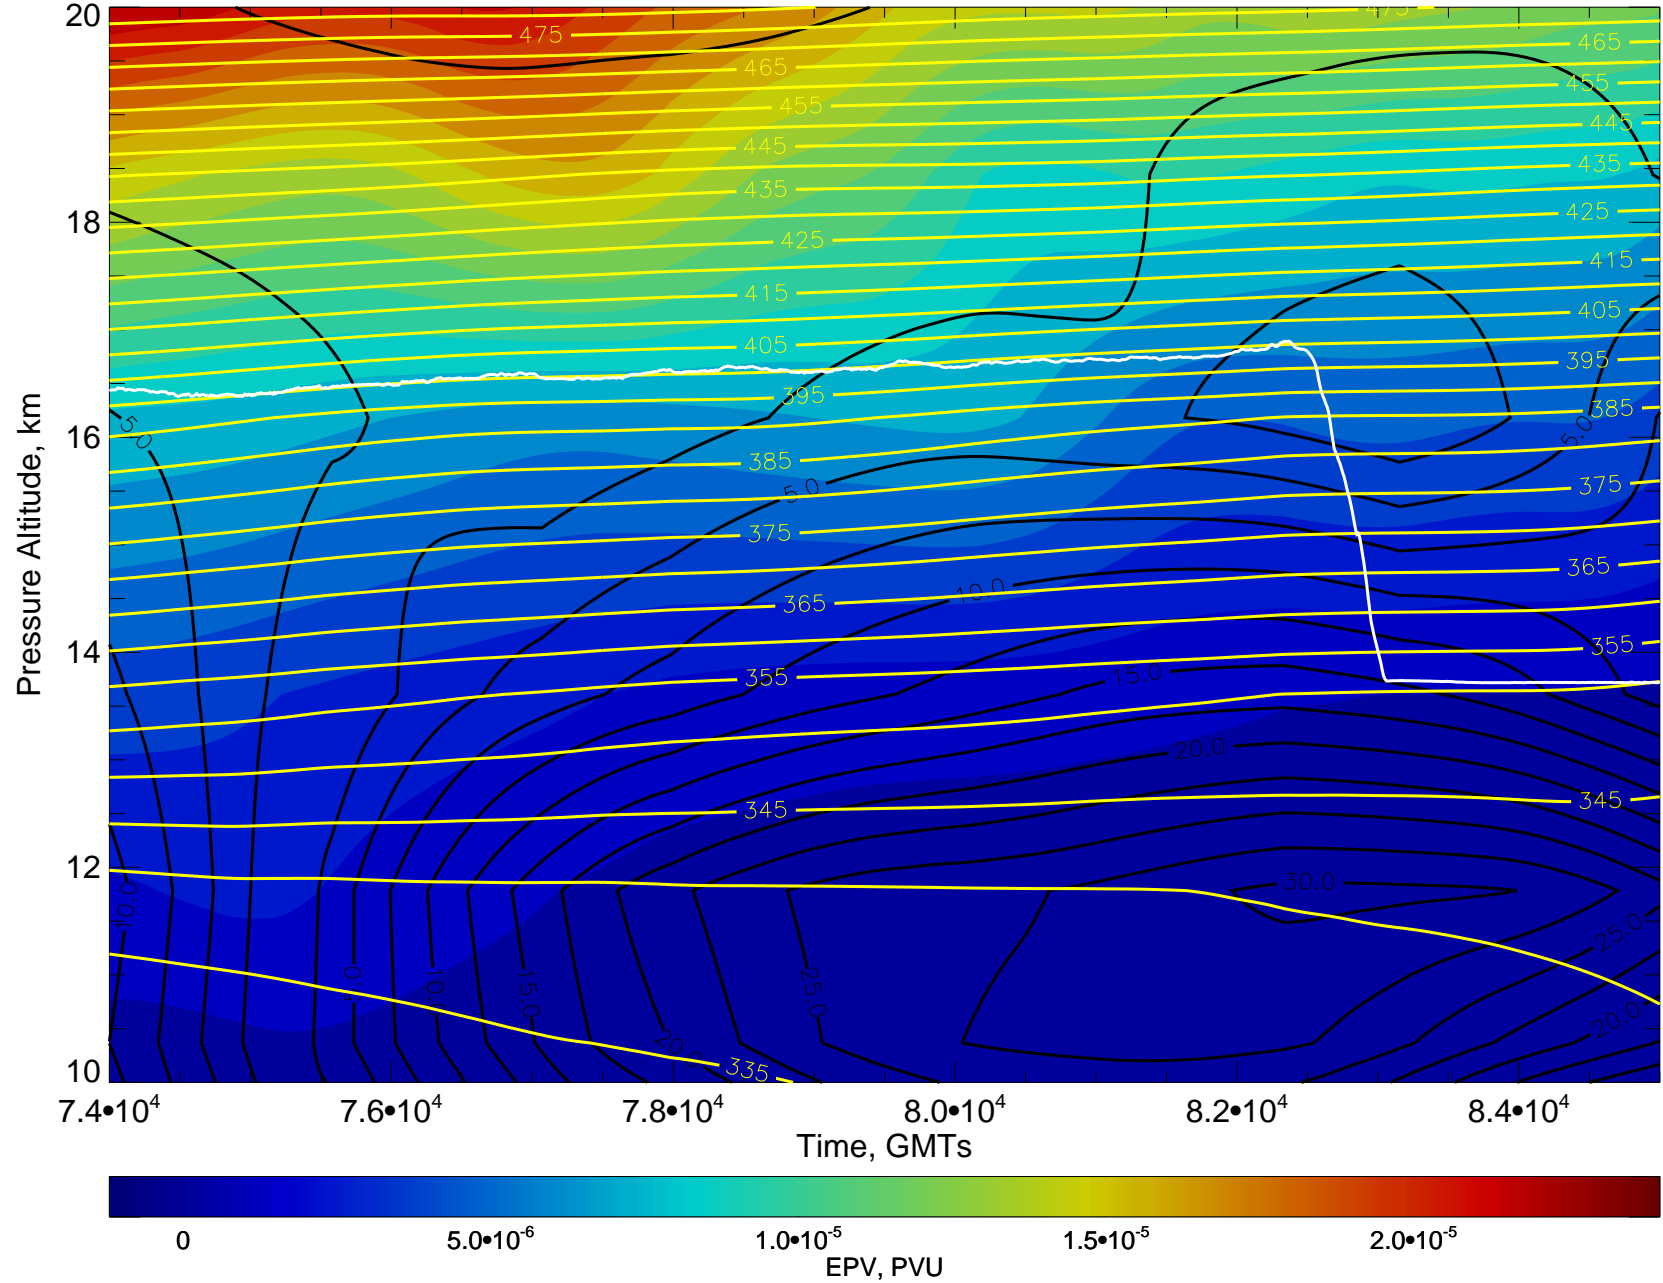

Color coded flight segments for 20111109

EPV, Wind, Theta, X-sect for 20111109 flight, GMA anal at 11110918

EPV, Wind, Theta, X-sect for 20111109 flight, GMA anal at 11111000

EPV, Wind, Theta, X-sect for 20111109 flight, GMA anal at 11111012

EPV, Wind, Theta, X-sect for 20111109 flight, GMA anal at 11111018