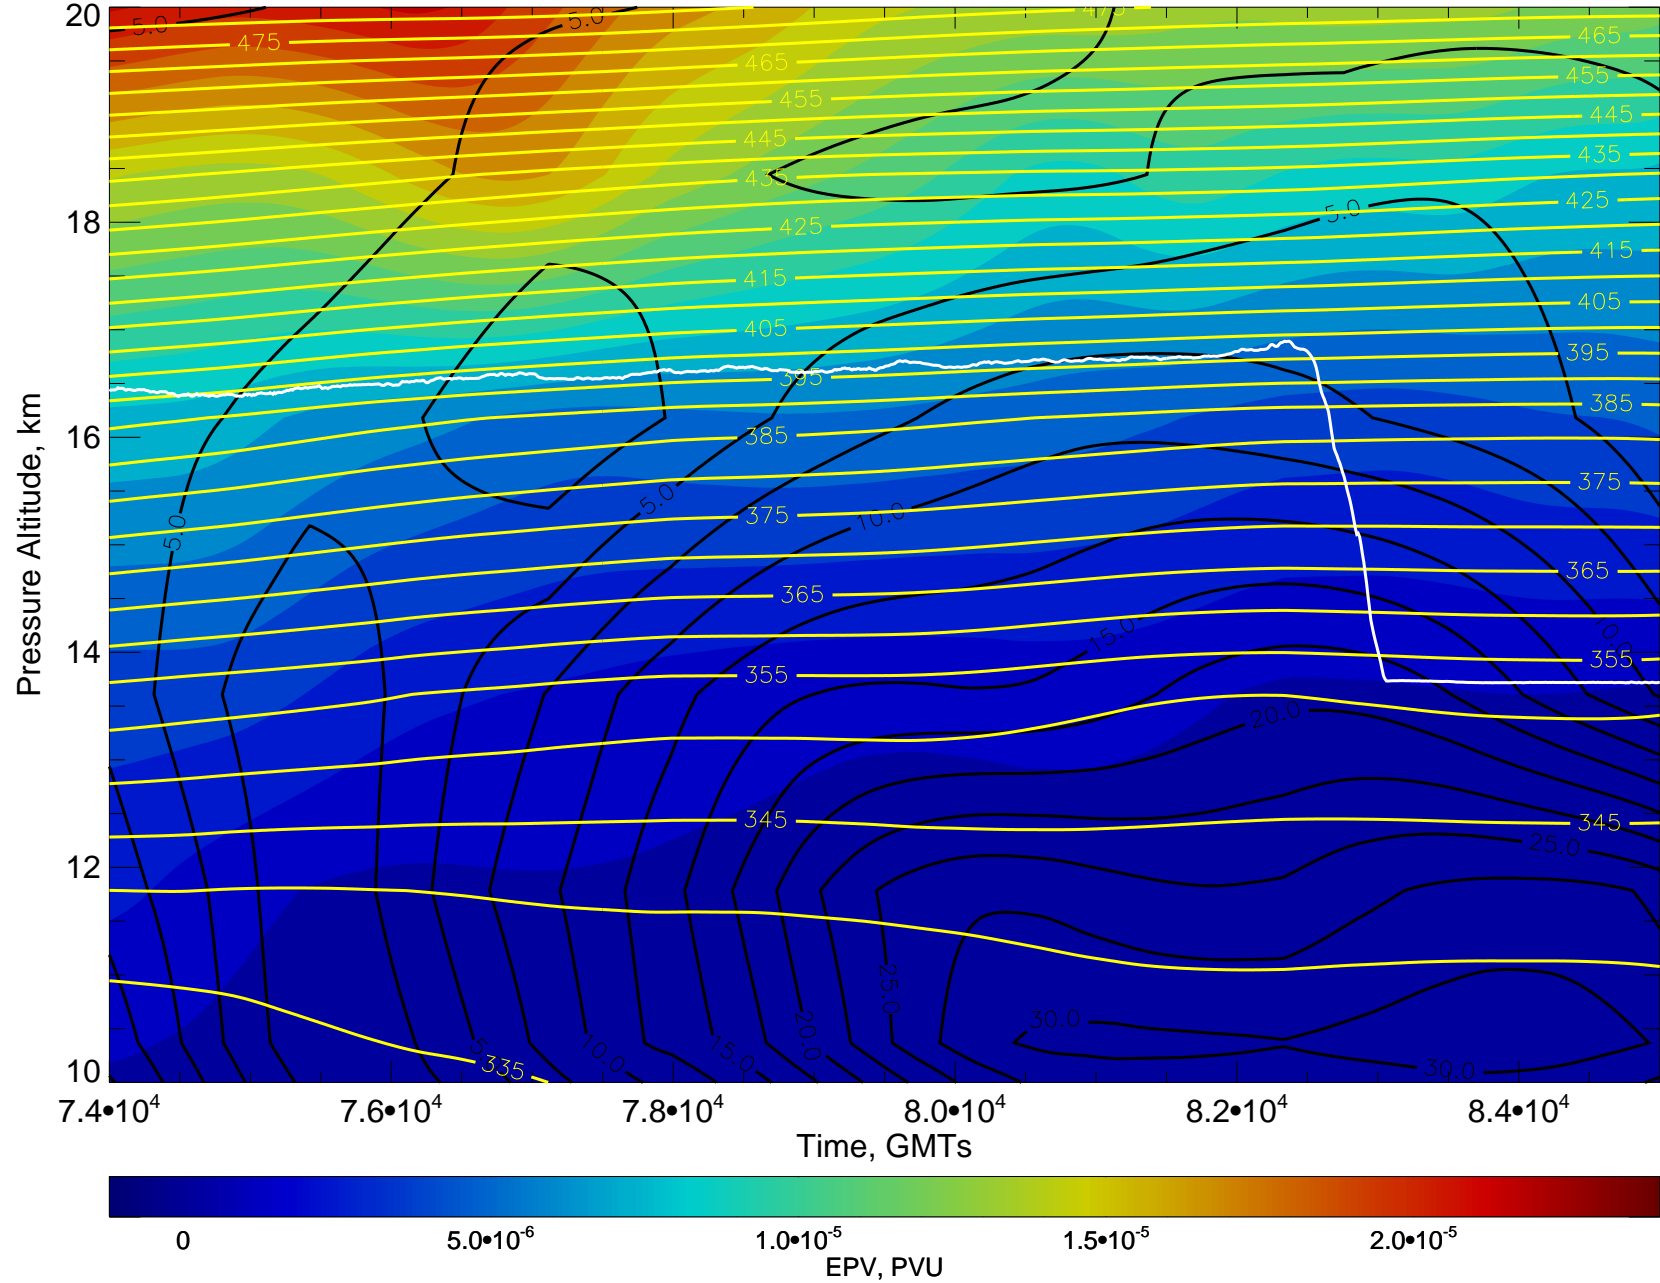

Color coded flight segments for 20111109

EPV, Wind, Theta, X-sect for 20111109 flight, GMA anal at 11110918

EPV, Wind, Theta, X-sect for 20111109 flight, GMA anal at 11111000

EPV, Wind, Theta, X-sect for 20111109 flight, GMA anal at 11111012

EPV, Wind, Theta, X-sect for 20111109 flight, GMA anal at 11111018