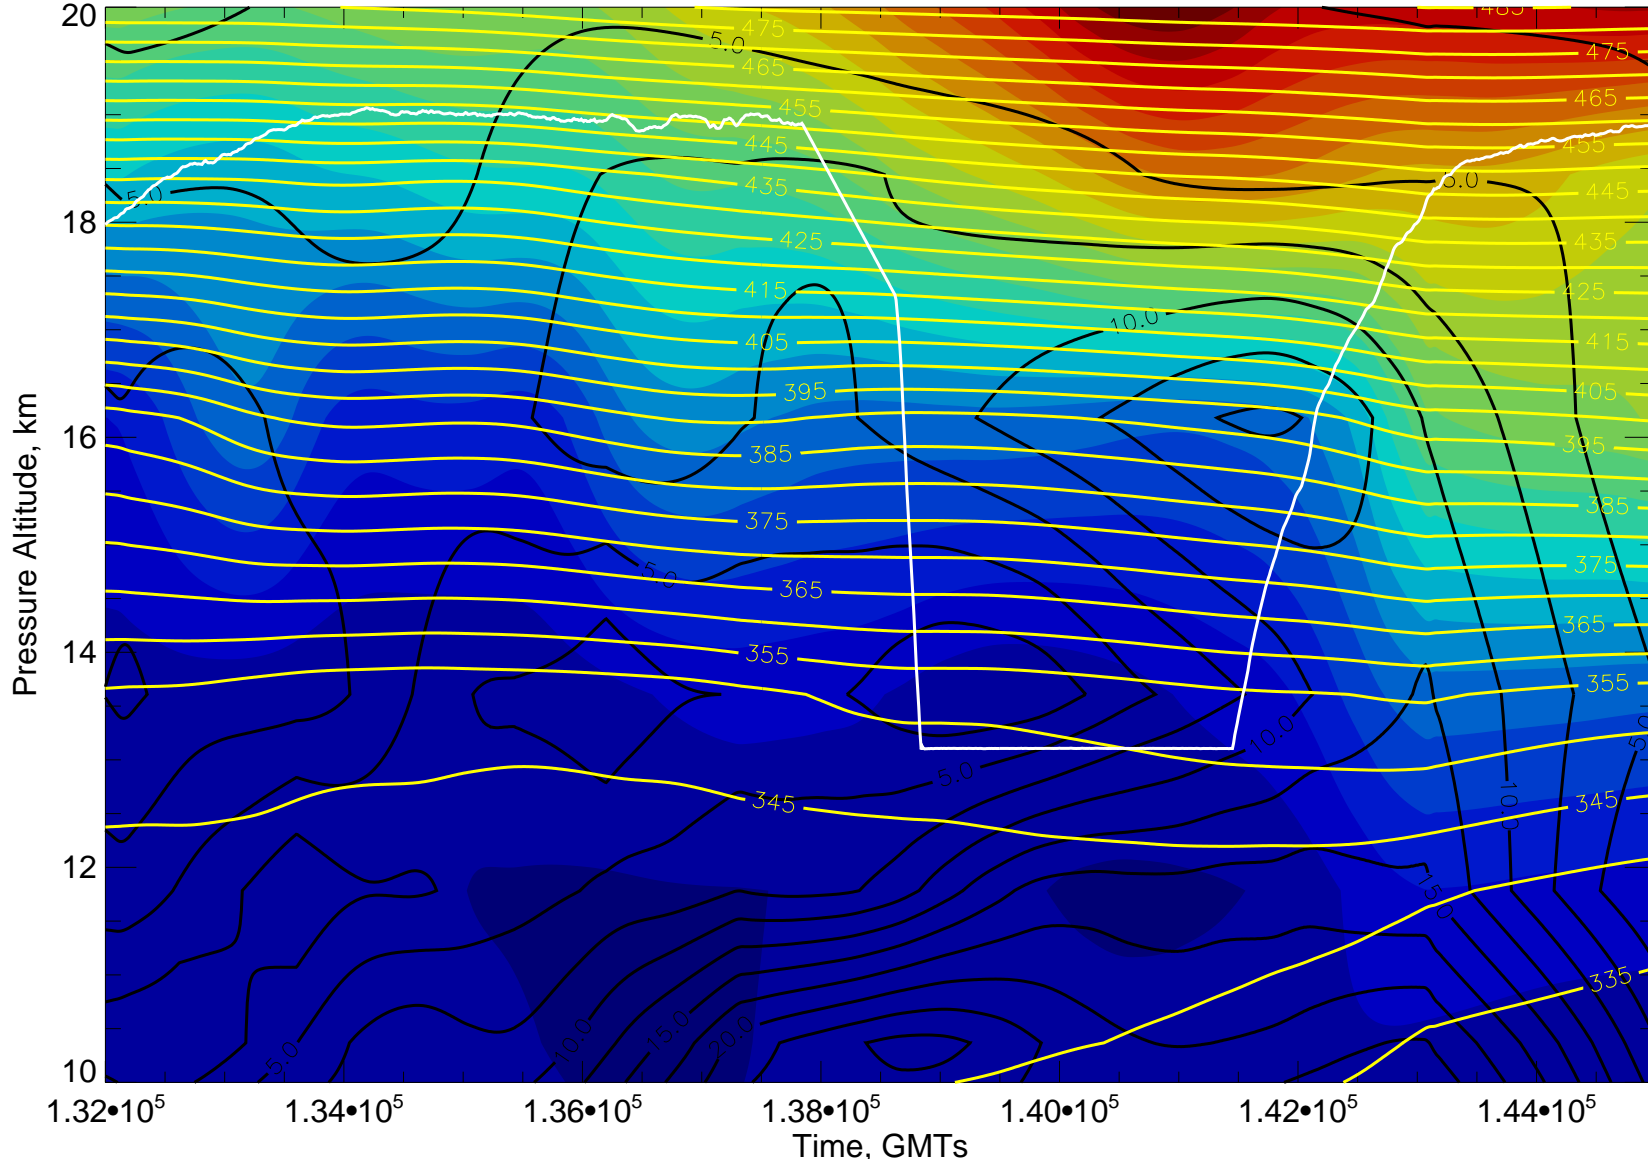

Color coded flight segments for 20111109

EPV, Wind, Theta, X-sect for 20111109 flight, GMA anal at 11110918

EPV, Wind, Theta, X-sect for 20111109 flight, GMA anal at 11111000

EPV, Wind, Theta, X-sect for 20111109 flight, GMA anal at 11111012

EPV, Wind, Theta, X-sect for 20111109 flight, GMA anal at 11111018