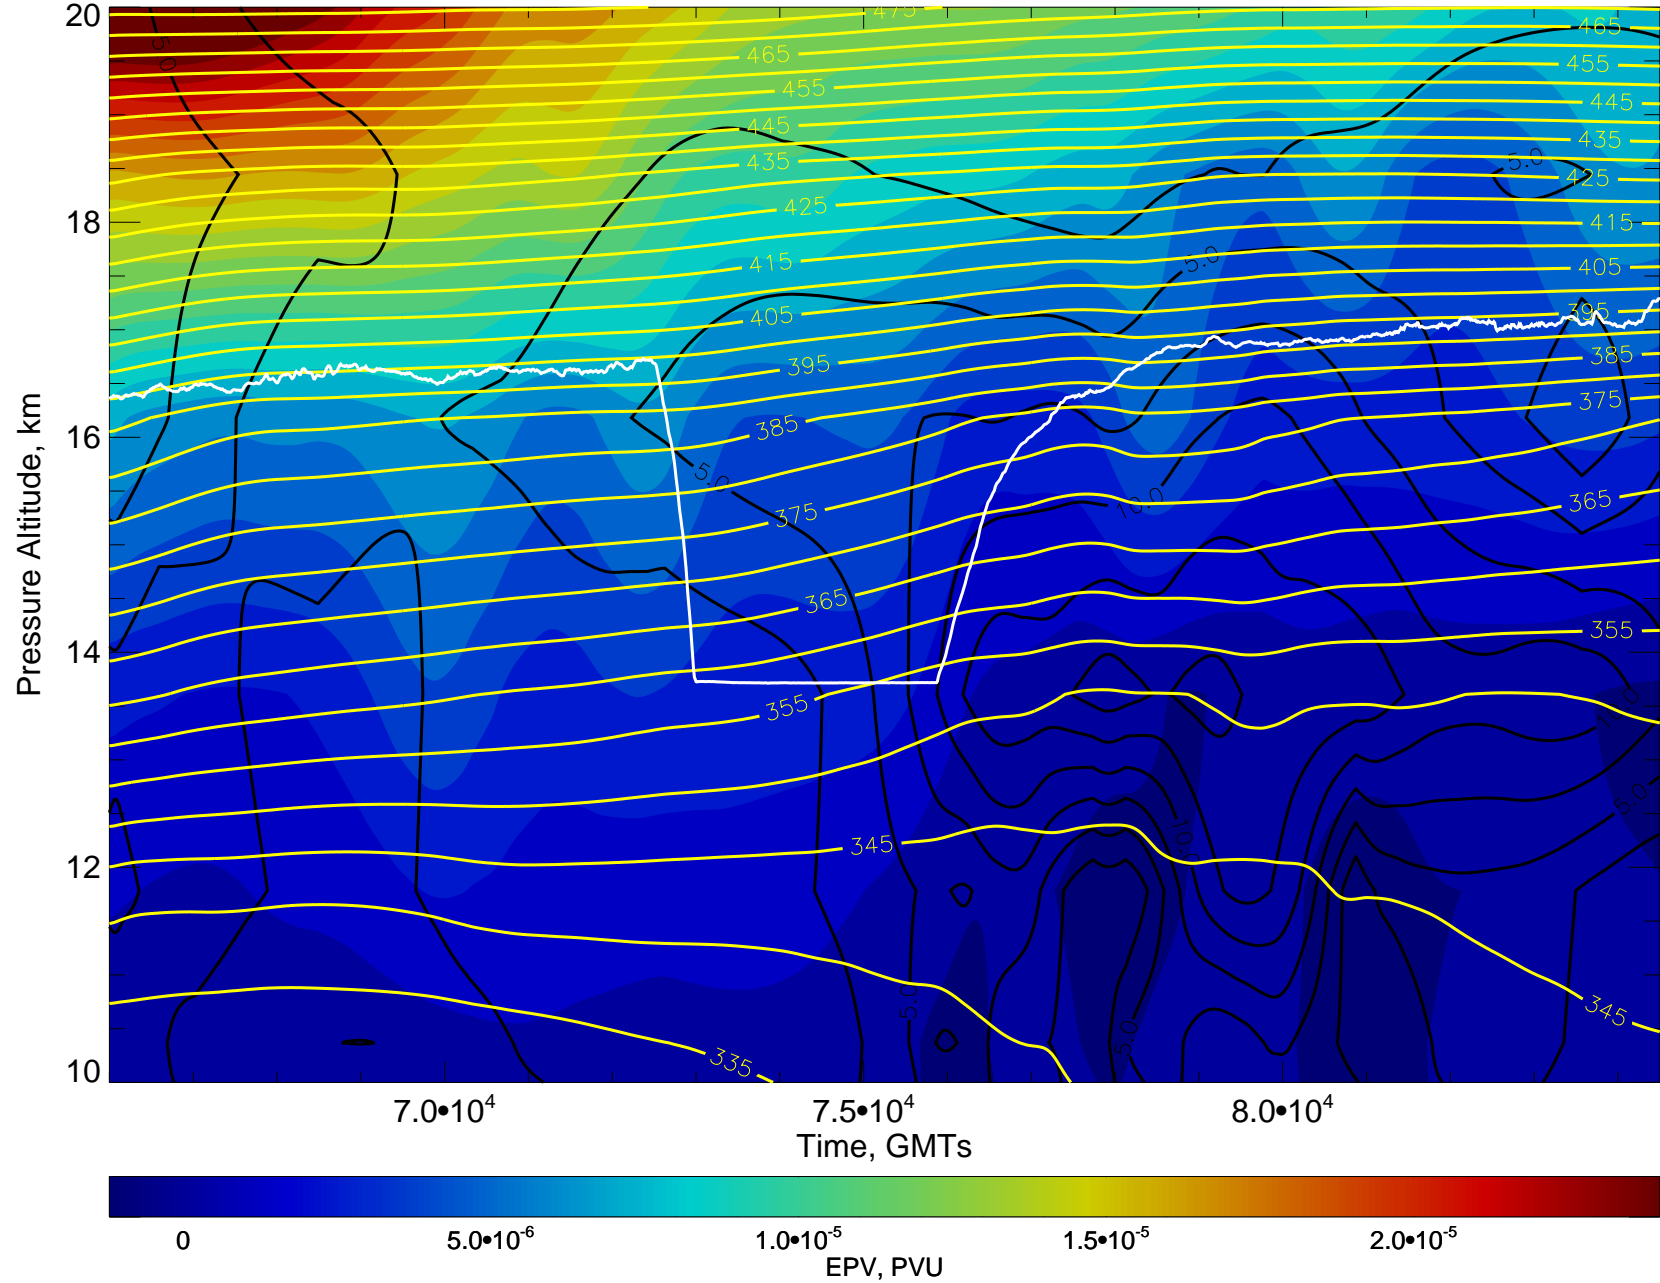

Color coded flight segments for 20111105

EPV, Wind, Theta, X-sect for 20111105 flight, GMA anal at 11110518

EPV, Wind, Theta, X-sect for 20111105 flight, GMA anal at 11110600

EPV, Wind, Theta, X-sect for 20111105 flight, GMA anal at 11110606