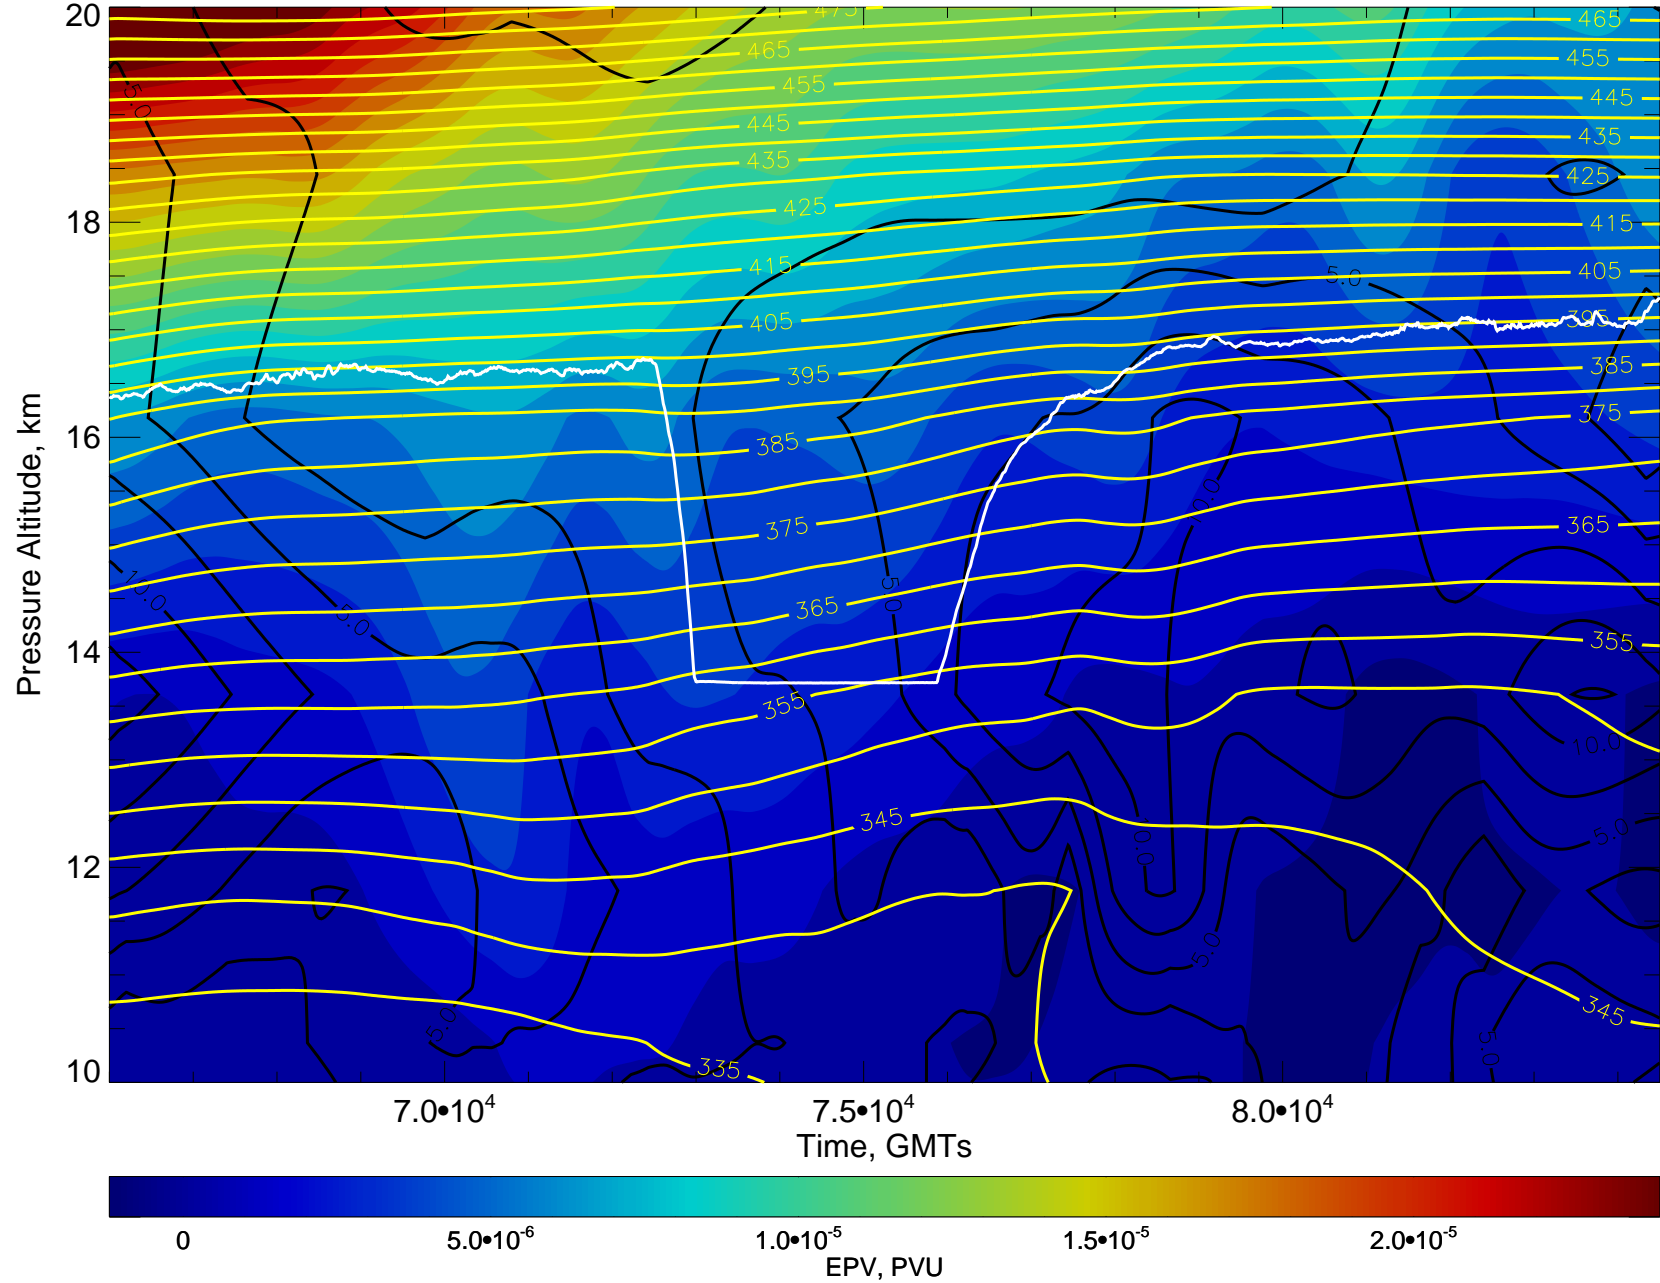

Color coded flight segments for 20111105

EPV, Wind, Theta, X-sect for 20111105 flight, GMA anal at 11110518

EPV, Wind, Theta, X-sect for 20111105 flight, GMA anal at 11110600

EPV, Wind, Theta, X-sect for 20111105 flight, GMA anal at 11110606