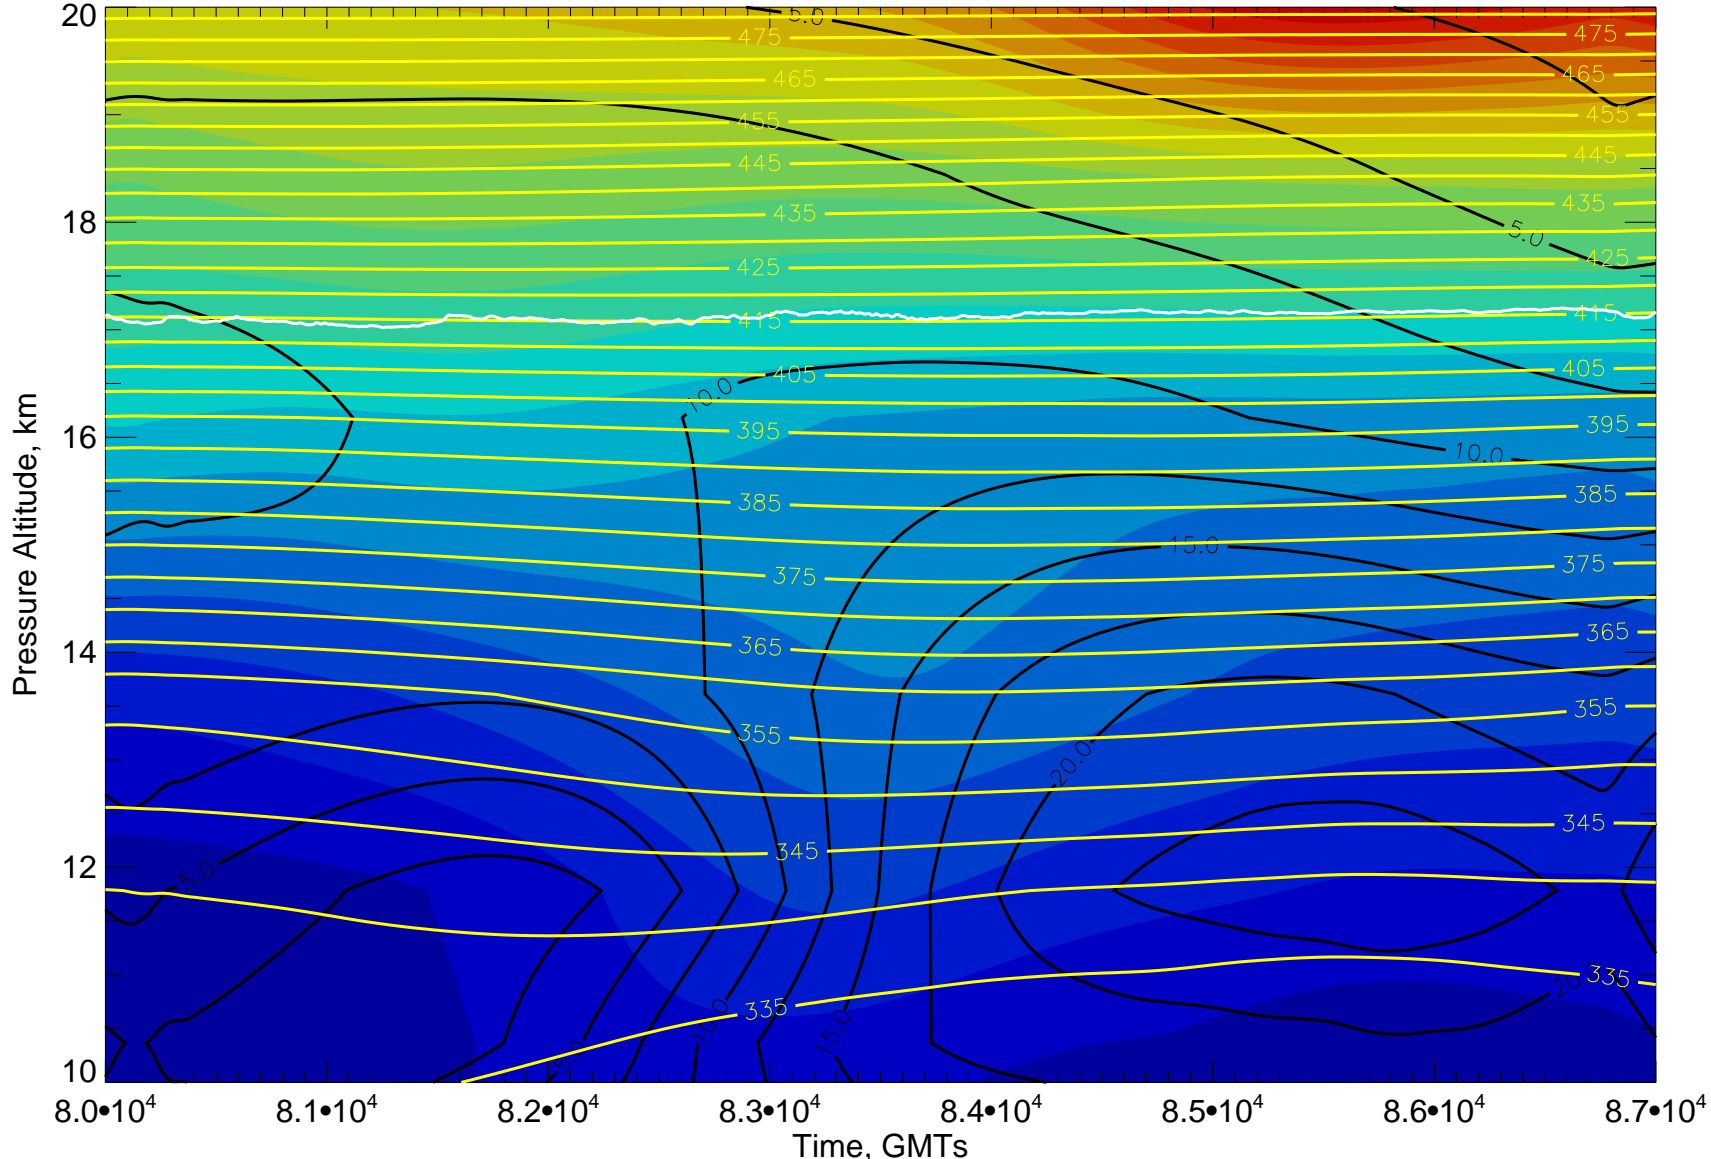

Color coded flight segments for 20111028

EPV, Wind, Theta, X-sect for 20111028 flight, GMA anal at 11102818

EPV, Wind, Theta, X-sect for 20111028 flight, GMA anal at 11102900

EPV, Wind, Theta, X-sect for 20111028 flight, GMA anal at 11102900

EPV, Wind, Theta, X-sect for 20111028 flight, GMA anal at 11102906

EPV, Wind, Theta, X-sect for 20111028 flight, GMA anal at 11102906

EPV, Wind, Theta, X-sect for 20111028 flight, GMA anal at 11102912