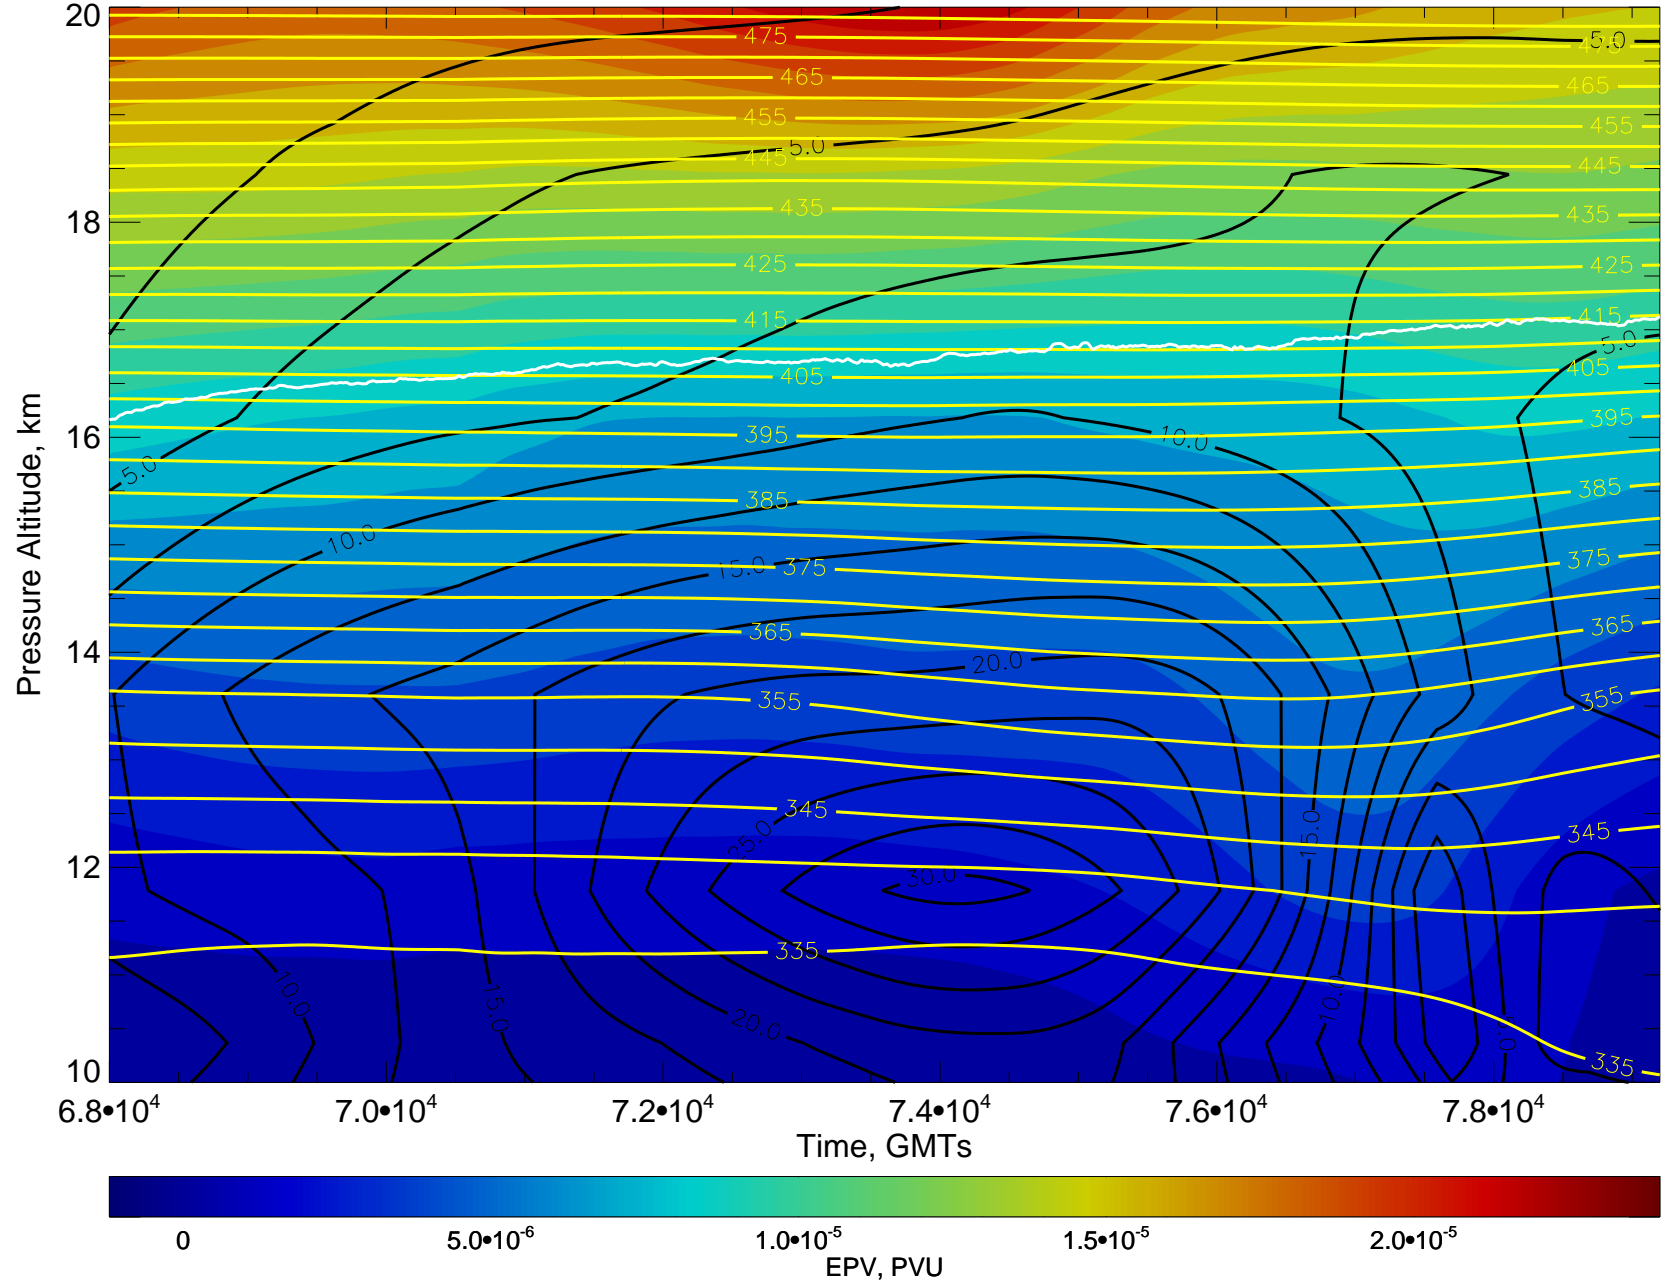

Color coded flight segments for 20111028

EPV, Wind, Theta, X-sect for 20111028 flight, GMA anal at 11102818

EPV, Wind, Theta, X-sect for 20111028 flight, GMA anal at 11102900

EPV, Wind, Theta, X-sect for 20111028 flight, GMA anal at 11102900

EPV, Wind, Theta, X-sect for 20111028 flight, GMA anal at 11102906

EPV, Wind, Theta, X-sect for 20111028 flight, GMA anal at 11102906

EPV, Wind, Theta, X-sect for 20111028 flight, GMA anal at 11102912