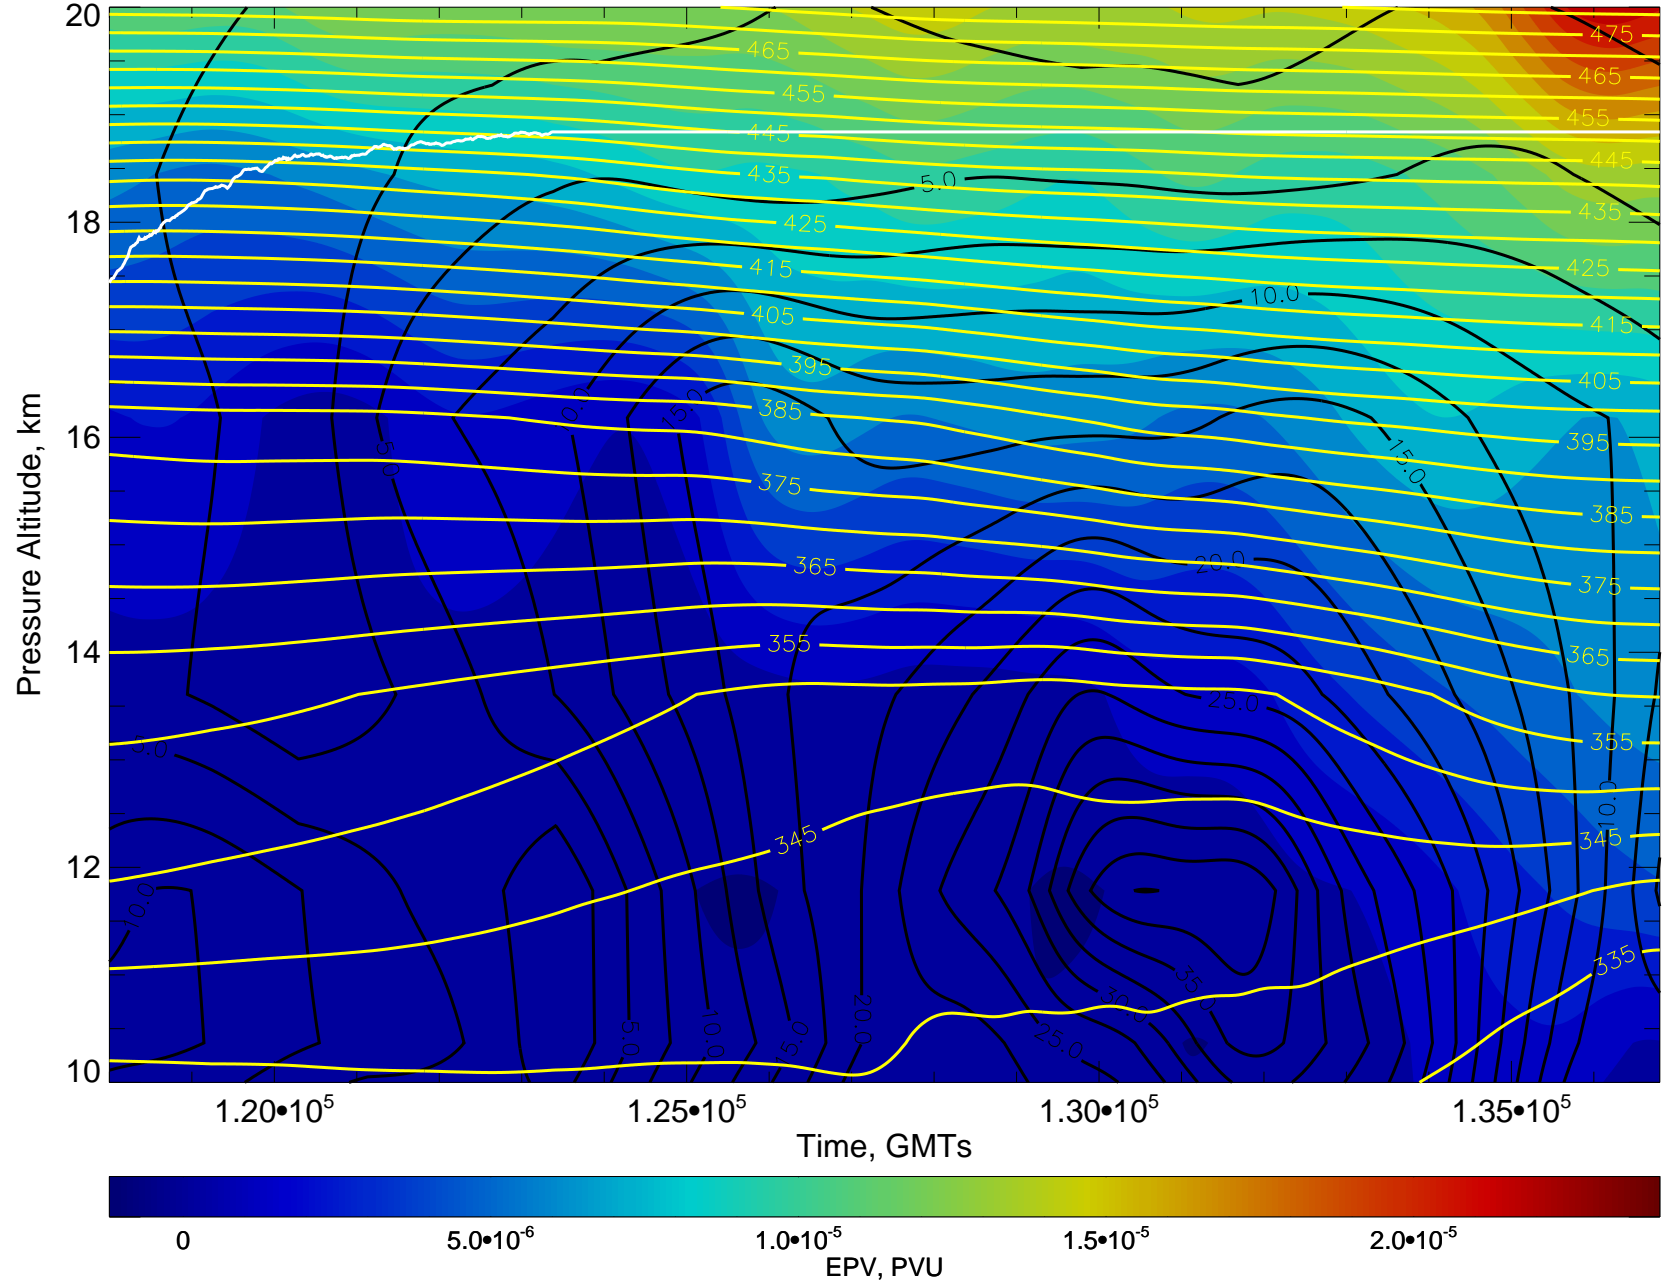

Color coded flight segments for 20111028

EPV, Wind, Theta, X-sect for 20111028 flight, GMA anal at 11102818

EPV, Wind, Theta, X-sect for 20111028 flight, GMA anal at 11102900

EPV, Wind, Theta, X-sect for 20111028 flight, GMA anal at 11102900

EPV, Wind, Theta, X-sect for 20111028 flight, GMA anal at 11102906

EPV, Wind, Theta, X-sect for 20111028 flight, GMA anal at 11102906

EPV, Wind, Theta, X-sect for 20111028 flight, GMA anal at 11102912