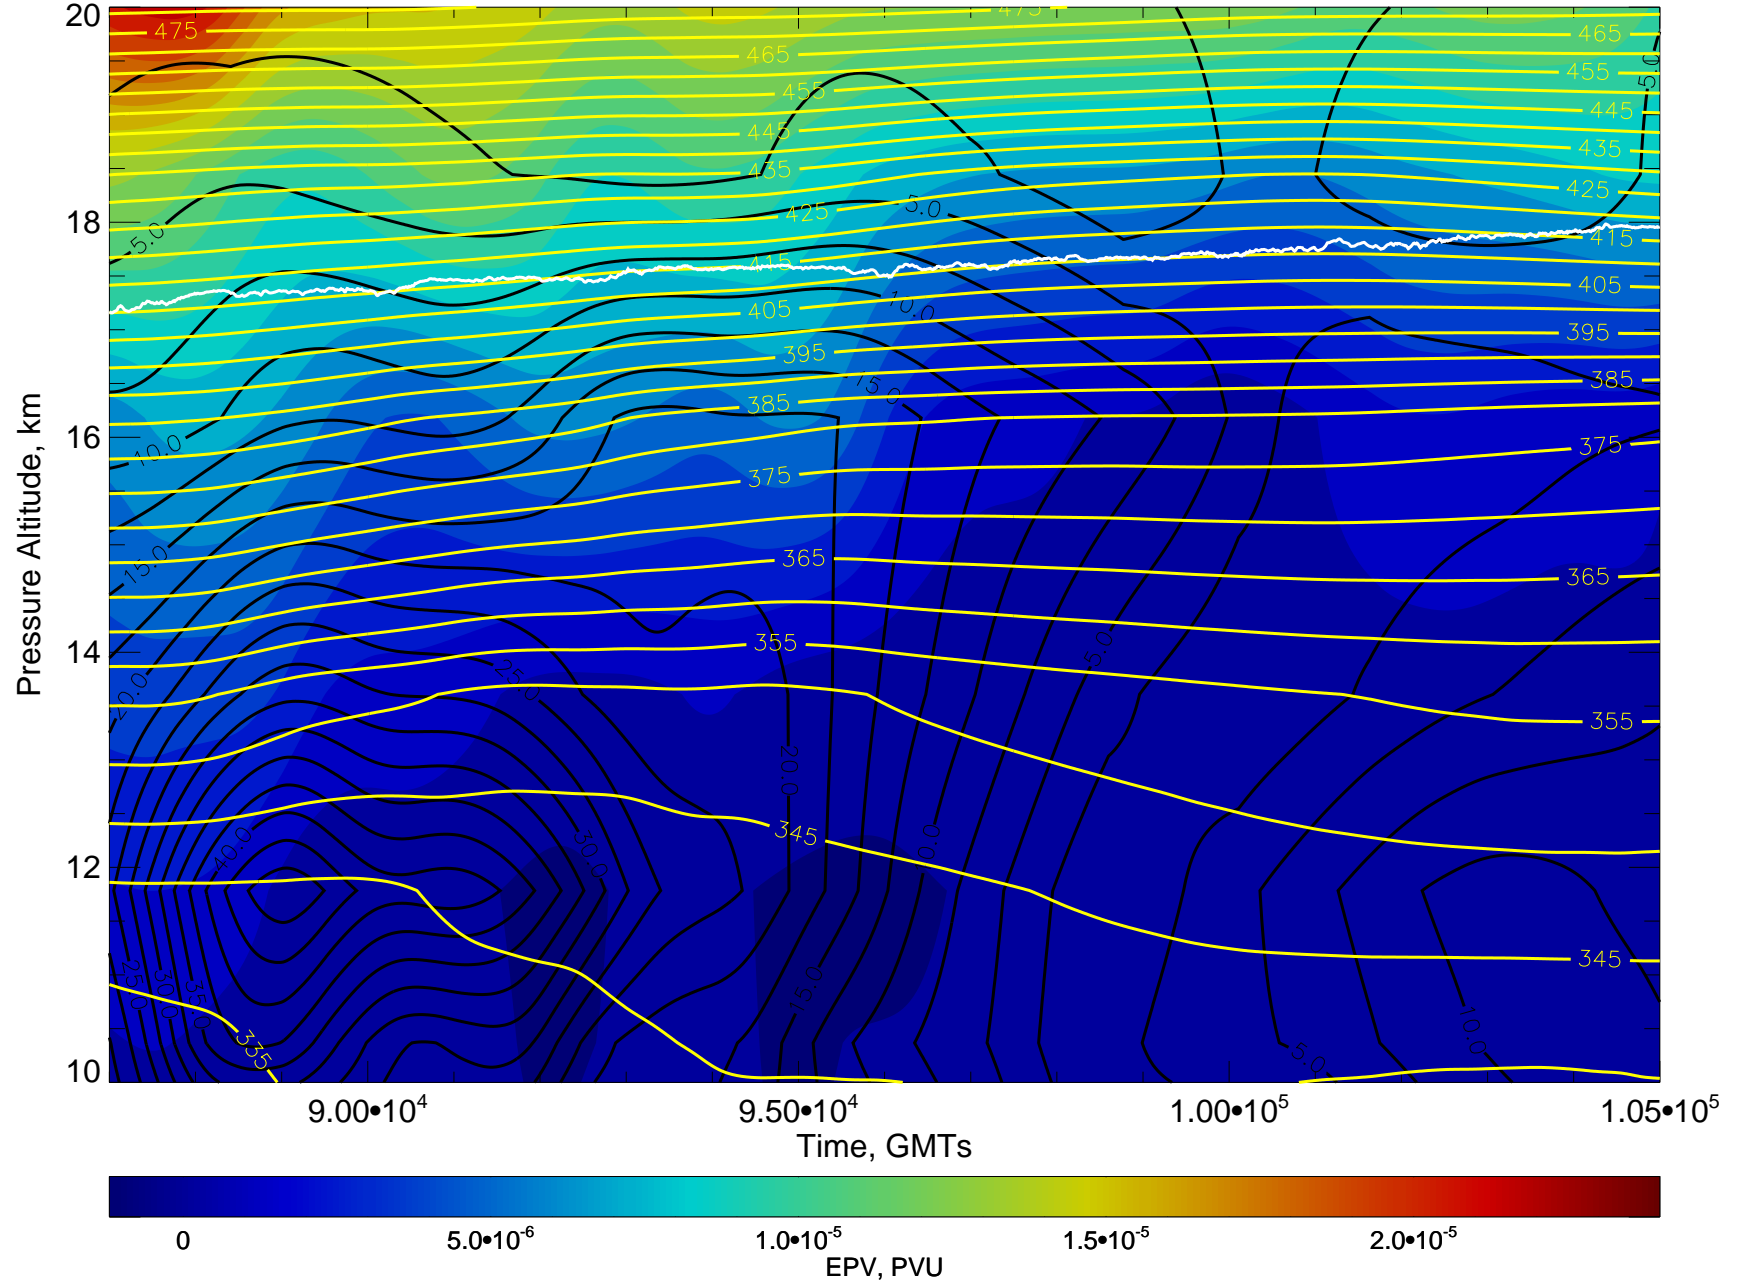

Color coded flight segments for 20111028

EPV, Wind, Theta, X-sect for 20111028 flight, GMA anal at 11102818

EPV, Wind, Theta, X-sect for 20111028 flight, GMA anal at 11102900

EPV, Wind, Theta, X-sect for 20111028 flight, GMA anal at 11102900

EPV, Wind, Theta, X-sect for 20111028 flight, GMA anal at 11102906

EPV, Wind, Theta, X-sect for 20111028 flight, GMA anal at 11102906

EPV, Wind, Theta, X-sect for 20111028 flight, GMA anal at 11102912