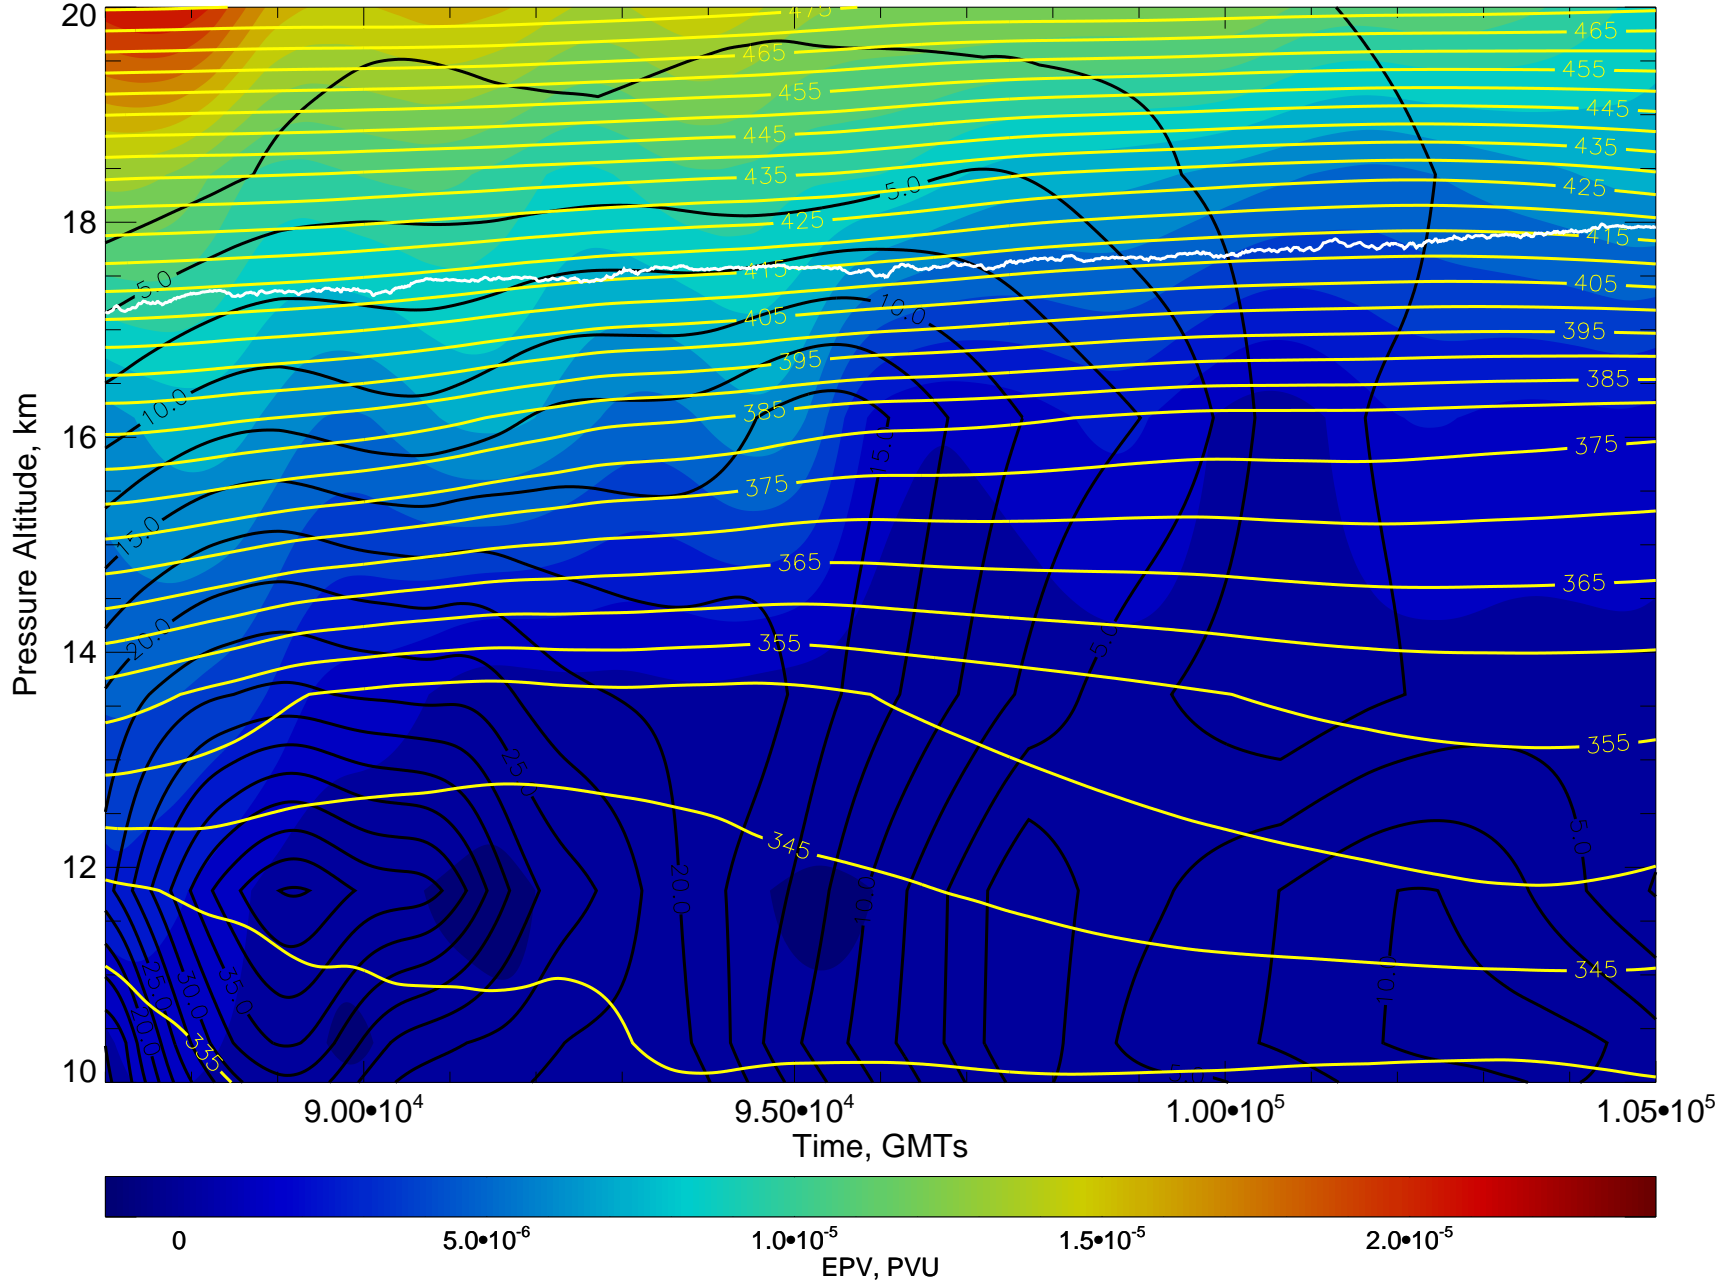

Color coded flight segments for 20111028

EPV, Wind, Theta, X-sect for 20111028 flight, GMA anal at 11102818

EPV, Wind, Theta, X-sect for 20111028 flight, GMA anal at 11102900

EPV, Wind, Theta, X-sect for 20111028 flight, GMA anal at 11102900

EPV, Wind, Theta, X-sect for 20111028 flight, GMA anal at 11102906

EPV, Wind, Theta, X-sect for 20111028 flight, GMA anal at 11102906

EPV, Wind, Theta, X-sect for 20111028 flight, GMA anal at 11102912